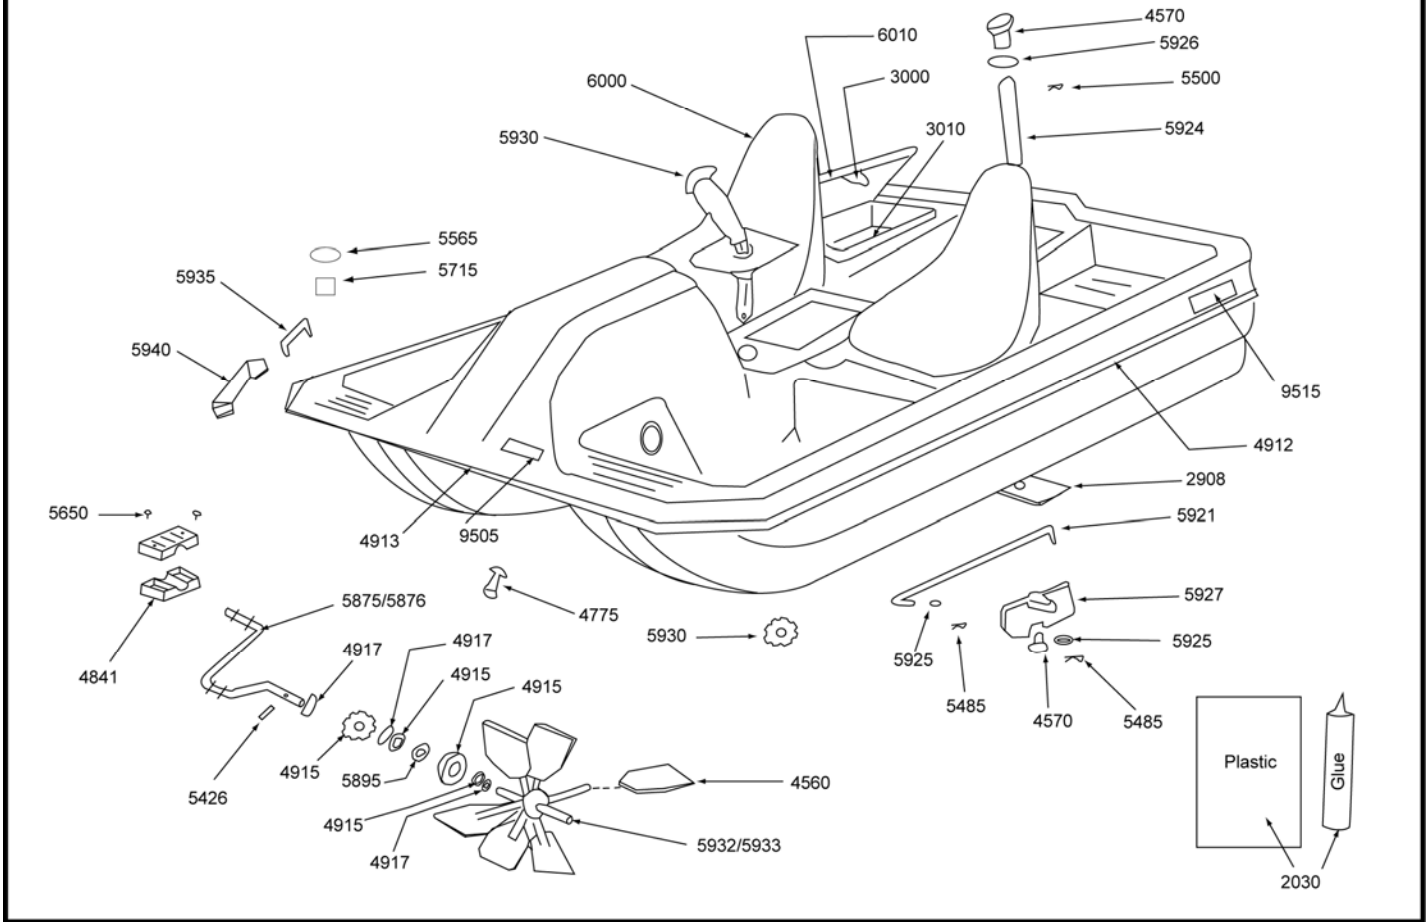

Commodore

Per Boat	Part#	Description	Per Boat	Part#	Description
1	30-2908	Support Plate	1	30-5924	Rudder Post
6	22-4560	Paddle Blade	2	22-5925	5/16 Washer
2	22-4570	Rudder Post Cap	1	22-5926	7/8 Plastic Washer
1	22-4775	Drain Plug	1	22-5927	Rudder Blade
4	30-4841	5" Pedals & Screws	1	30-5930	Steering Handle Assy
8	25-5565	Flat Washer	1	30-5932	Paddle Wheel
2	22-4915	Bearing Adaptor (4 pcs)	1	30-5933	As above in S. Steel
1	30-4917	Bearing Seals (6 pcs)	4	30-5935	Handle Assy
4	25-5426	1/4 X 1 1/4 Roll Pin	2	22-4913	Front & Rear Bumper
2	25-5485	Cotter Pin S. Steel	2	22-4912	Side Bumper
1	25-5500	Cotter Pin S. Steel	1	30-6010	Ice Box Cover
8	25-5650	Metal Screw (Pedals)	1	30-3000	Mobile Ketch
2	30-5875	Crank Shaft w/Pedals	1	30-3010	Fixed Ketch
2	30-5876	Above in S. Steel	2	30-6000	Complete Seat
2	25-5895	Sealed Bearing			
1	30-5921	Linkage Bar	2	29-9515	7" Contour Plate
8	25-5715	1/4 X 20 Nut	1	29-9505	4" Contour Plate
4	22-5940	Corner Cap	1	29-9700	Spec. Decal
				30-2030	ABS Repair Kit