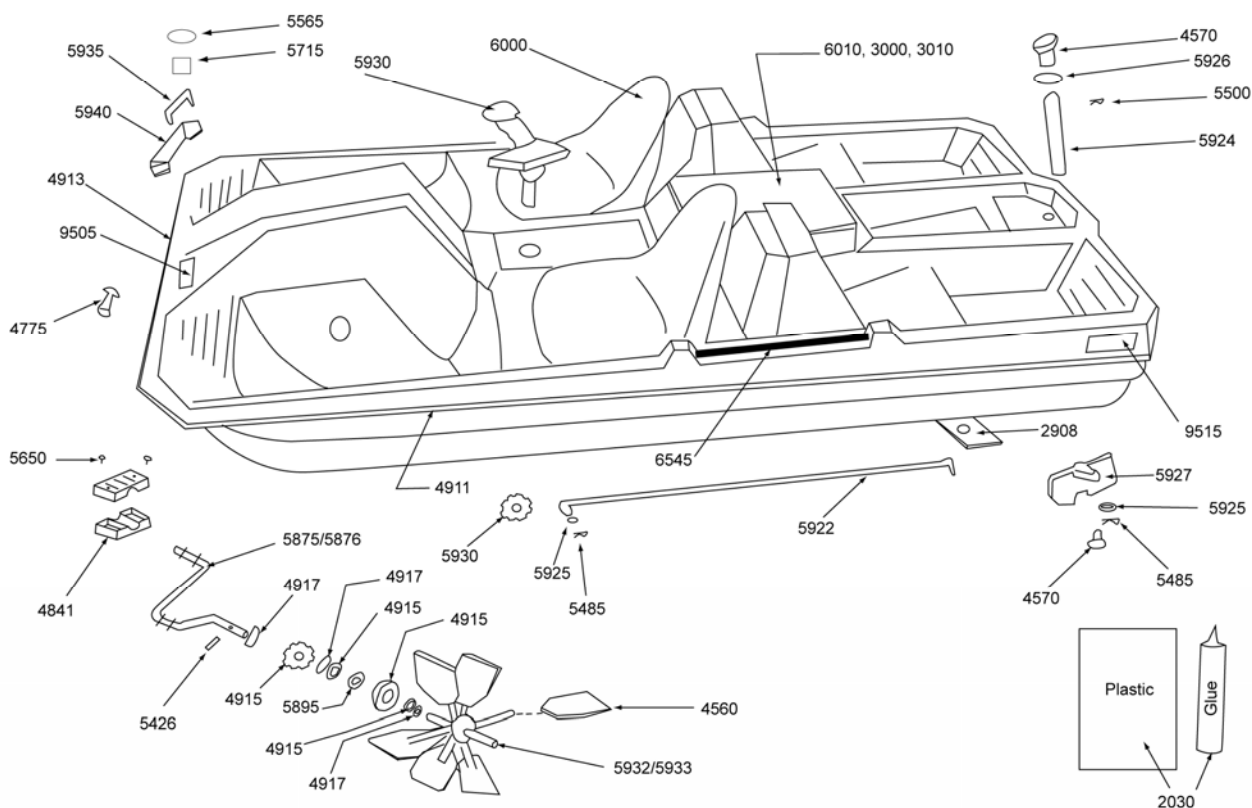

# Commander

Per Boat	Part#	Description	Per Boat	Part#	Description
1	30-2908	Support Plate	1	30-5924	Rudder Post
6	22-4560	Paddle Blade	2	22-5925	5/16 Washer
2	22-4570	Rudder Post Cap	1	22-5926	7/8 Plastic Washer
1	22-4775	Drain Plug	1	22-5927	Rudder Blade
4	30-4841	5" Pedals & Screws	1	30-5930	Steering Handle Assy
8	25-5565	Flat Washer	1	30-5932	Paddle Wheel
2	22-4915	Bearing Adaptor (4 pcs)	1	30-5933	As above in S. Steel
1	30-4917	Bearing Seals (6 pcs)	2	30-6545	Alum.Tube Assy
4	25-5426	¼ X 1 ¼ Roll Pin	4	30-5935	Handle Assy
2	25-5485	Cotter Pin S. Steel	2	22-4913	Front & Rear Bumper
1	25-5500	Cotter Pin S. Steel	2	22-4911	Side Bumper
8	25-5650	Metal Screw (Pedals)	1	30-6010	Ice Box Cover
2	30-5875	Crank Shaft w/Pedals	1	30-3000	Mobile Ketch
2	30-5876	Above in S. Steel	1	30-3010	Fixed Ketch
2	25-5895	Sealed Bearing	2	30-6000	Complete Seat
1	30-5922	Linkage Bar	2	29-9515	7" Contour Plate
8	25-5715	¼ X 20 Nut	1	29-9505	4" Contour Plate
4	22-5940	Corner Cap	1	29-9710	Spec. Decal
				30-2030	ABS Repair Kit