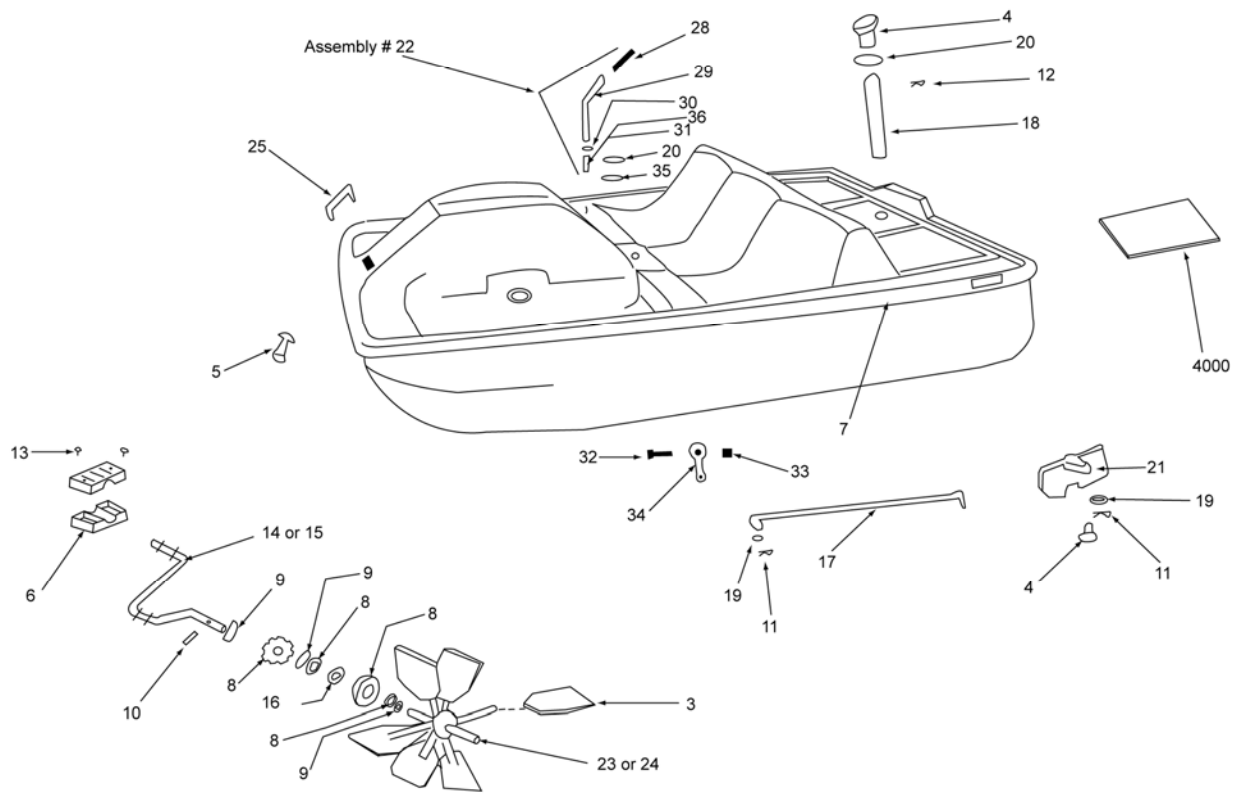

Colonel

Item	Per Boat	Part#	Description	Item	Per Boat	Part#	Description
				21	1	22-5927	Rudder Blade
3	6	22-4560	Paddle Blade	22	1	30-5929	Steering Handle Assy
4	2	22-4570	Rudder Post Cap	23	1	30-5932	Paddle Wheel
5	2	22-4775	Drain Plug	24	1	30-5933	As above in S. Steel
6	6	30-4840	3" Pedals & Screws	25	1	30-5935	Handle Assy
7	26'	22-4901	Rub Rail	28	1	22-4910	Vinyl Grip
8	2	22-4915	Bearing Adaptor (4 pcs)	29	1	30-5925	Steering Shaft
9	1	30-4917	Bearing Seals (6 pcs)	30	1	25-5933	Collar with Set Screw
10	4	25-5426	1/4 X 1 1/4 Roll Pin	31	1	22-5928	Steering Tube
11	2	25-5485	Cotter Pin S. Steel	32	1	25-5510	1/4 X 1-1/2 Bolt
12	1	25-5500	Cotter Pin S. Steel	33	1	25-5715	1/4 X 20 Locknut
13	12	25-5650	Metal Screw (Pedals)	34	1	22-5931	Steering Arm Base
14	2	30-5878	Crank Shaft w/Pedals	35	2	22-5929	Steering Tube Nuts
15	2	30-5880	Above in S. Steel	36	1	22-4778	O Ring
16	2	25-5895	Sealed Bearing				
17	1	30-5918	Linkage Bar				
18	1	30-5924	Rudder Post				
19	2	22-5925	5/16 Washer		2	29-9721	Contour Decal
20	2	22-5926	7/8 Plastic Washer		1	29-9711	Spec. Decal