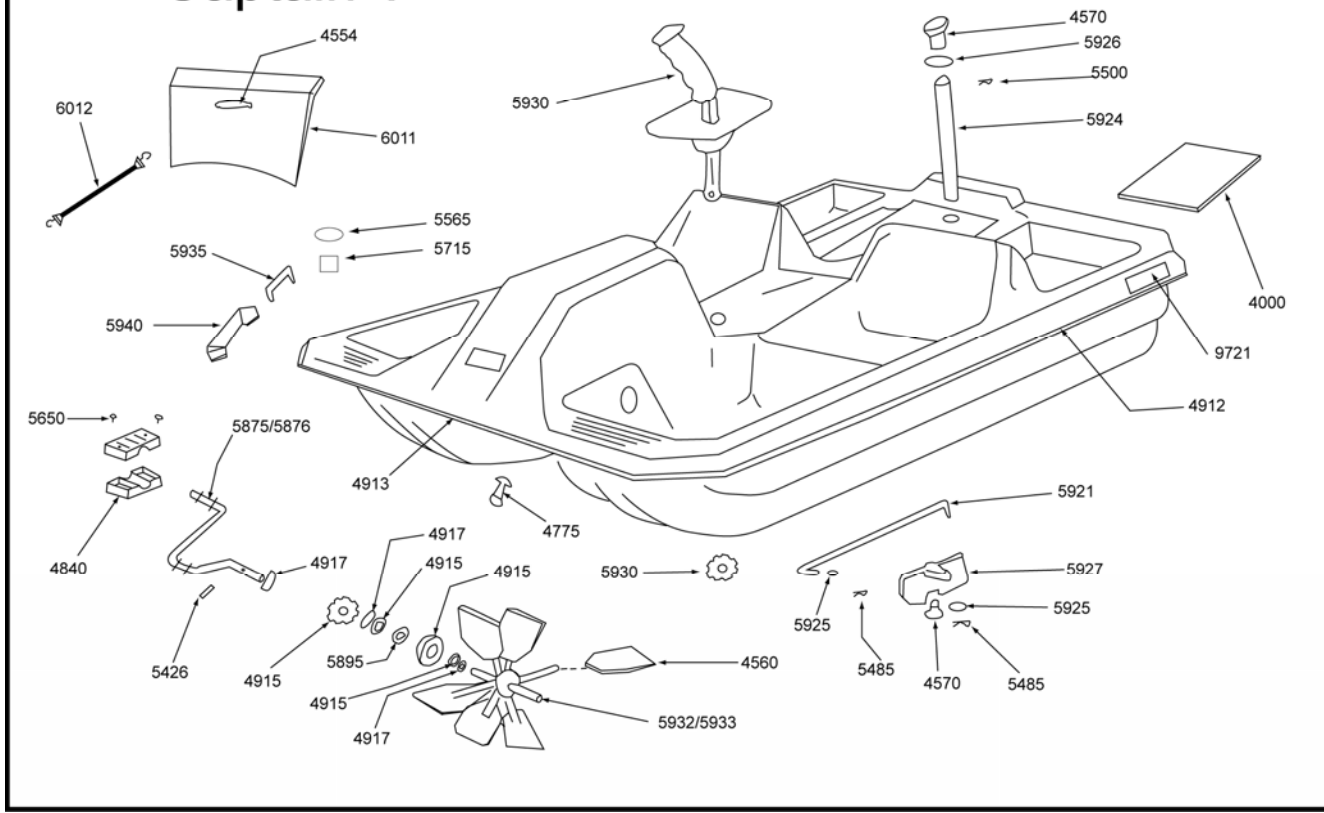

# Captain V

Per Boat	Part#	Description	Per Boat	Part#	Description
1	30-4000	Support Plate (Poly)	1	30-5924	Rudder Post
6	22-4560	Paddle Blade	2	22-5925	5/16 Washer
2	22-4570	Rudder Post Cap	1	22-5926	7/8 Plastic Washer
1	22-4775	Drain Plug	1	22-5927	Rudder Blade
4	30-4840	3" Pedals & Screws	1	30-5930	Steering Handle Assy
8	25-5565	Flat Washer	1	30-5932	Paddle Wheel
8	25-5715	¼ X 20 Nut	1	30-5933	As above in S. Steel
2	22-4915	Bearing Adaptor (4 pcs)	4	30-5935	Handle Assy
1	30-4917	Bearing Seals (6 pcs)	2	22-4913	Front & Rear Bumper
4	25-5426	¼ X 1 ¼ Roll Pin	2	22-4912	Side Bumper
2	25-5485	Cotter Pin S. Steel	1	30-6011	Center Seat Back
1	25-5500	Cotter Pin S. Steel	2	22-4554	Anchor Bracket
8	25-5650	Metal Screw (Pedals)	1	22-6012	Bungee Cord
2	30-5875	Crank Shaft w/Pedals			
2	30-5876	Above in S. Steel			
2	25-5895	Sealed Bearing			
1	30-5921	Linkage Bar	2	29-9721	Contour Decal
4	22-5940	Corner Cap	1	29-9720	Spec. Decal