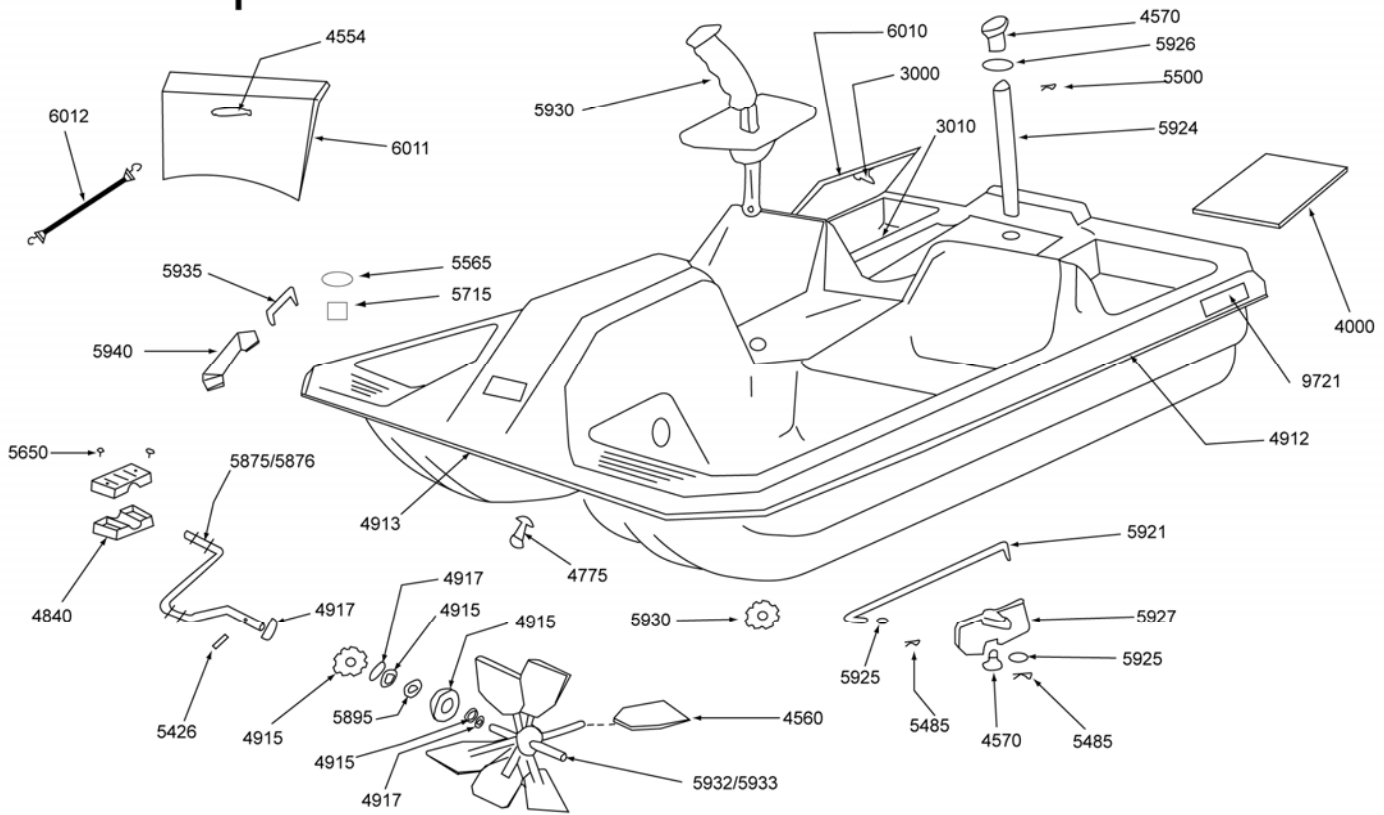

# Captain

Per Boat	Part#	Description	Per Boat	Part#	Description
1	30-4000	Support Plate (Poly)	1	30-5924	Rudder Post
6	22-4560	Paddle Blade	2	22-5925	5/16 Washer
2	22-4570	Rudder Post Cap	1	22-5926	7/8 Plastic Washer
1	22-4775	Drain Plug	1	22-5927	Rudder Blade
4	30-4840	3" Pedals & Screws	1	30-5930	Steering Handle Assy
8	25-5565	Flat Washer	1	30-5932	Paddle Wheel
2	22-4915	Bearing Adaptor (4 pcs)	1	30-5933	As above in S. Steel
1	30-4917	Bearing Seals (6 pcs)	4	30-5935	Handle Assy
4	25-5426	1/4 X 1 1/4 Roll Pin	2	22-4913	Front & Rear Bumper
2	25-5485	Cotter Pin S. Steel	2	22-4912	Side Bumper
1	25-5500	Cotter Pin S. Steel	1	30-6010	Ice Box Cover
8	25-5650	Metal Screw (Pedals)	1	30-3000	Mobile Ketch
2	30-5875	Crank Shaft w/Pedals	1	30-3010	Fixed Ketch
2	30-5876	Above in S. Steel	1	30-6011	Center Seat Back
2	25-5895	Sealed Bearing	2	22-4554	Anchor Bracket
1	30-5921	Linkage Bar	1	22-6012	Bungee Cord
8	25-5715	1/4 X 20 Nut			
4	22-5940	Corner Cap	2	29-9721	Contour Decal
			1	29-9600	Spec. Decal