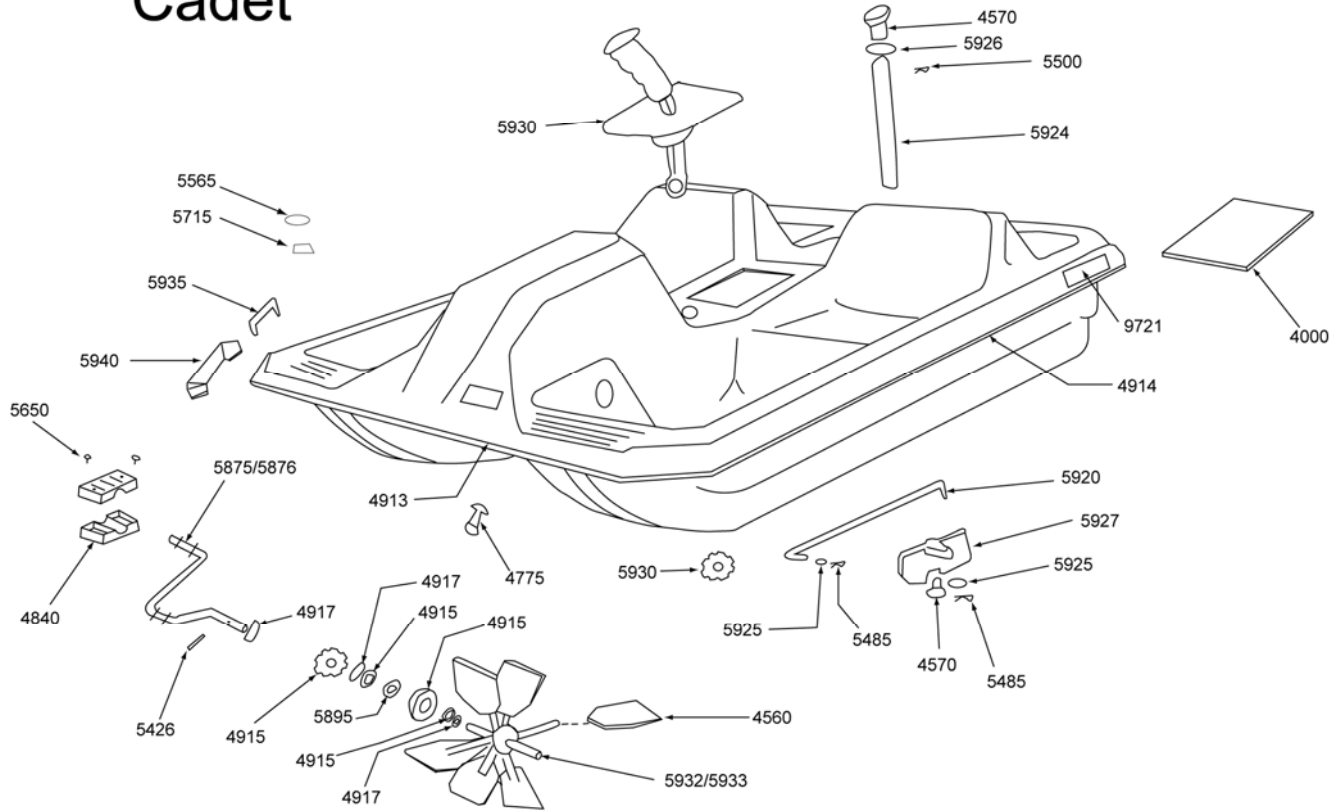

Cadet

Per Boat	Part#	Description	Per Boat	Part#	Description
1	30-4000	Support Plate (Poly)	1	30-5924	Rudder Post
6	22-4560	Paddle Blade	2	22-5925	5/16 Washer
2	22-4570	Rudder Post Cap	1	22-5926	7/8 Plastic Washer
1	22-4775	Drain Plug	1	22-5927	Rudder Blade
4	30-4840	3" Pedals & Screws	1	30-5930	Steering Handle Assy
8	25-5565	Flat Washer	1	30-5932	Paddle Wheel
2	22-4915	Bearing Adaptor (4 pcs)	1	30-5933	As above in S. Steel
1	30-4917	Bearing Seals (6 pcs)	4	30-5935	Handle Assy
4	25-5426	1/4 X 1 1/4 Roll Pin	2	22-4913	Front & Rear Bumper
2	25-5485	Cotter Pin S. Steel	2	22-4914	Side Bumper
1	25-5500	Cotter Pin S. Steel			
8	25-5650	Metal Screw (Pedals)			
2	30-5875	Crank Shaft w/Pedals			
2	30-5876	Above in S. Steel			
2	25-5895	Sealed Bearing			
1	30-5920	Linkage Bar			
8	25-5715	1/4 X 20 Nut	2	29-9721	Contour Decal
4	22-5940	Corner Cap	1	29-9530	Spec. Decal