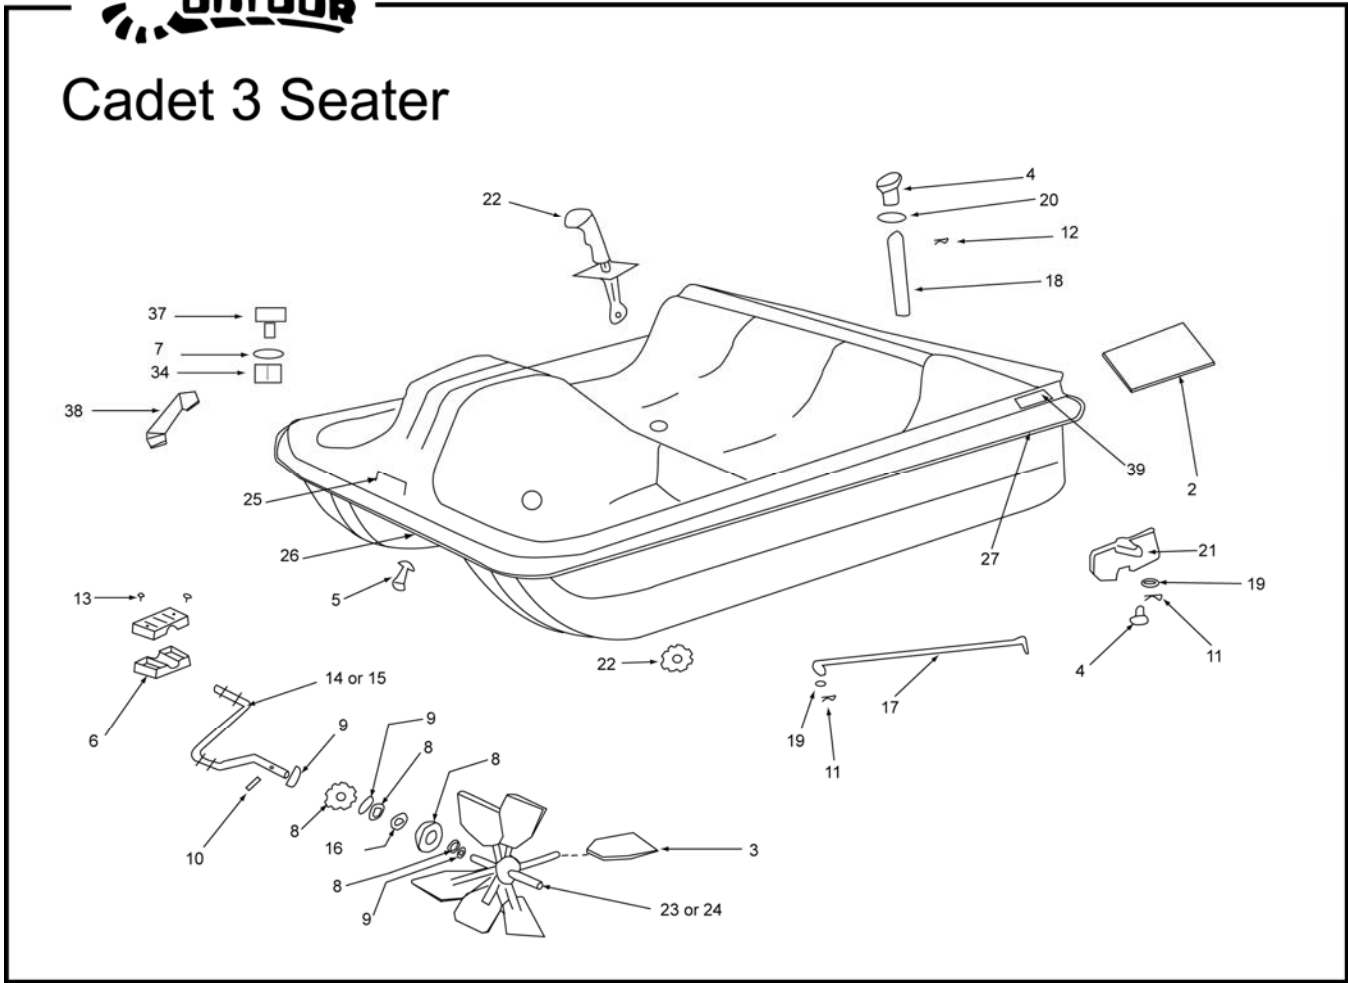

Cadet 3 Seater

CADET 3 SEATER

Item #	Per Boat	Part#	Description	Item #	Per Boat	Part#	Description
				18	1	30-5924	Rudder Post
2	1	30-2908	Support Plate	19	2	22-5925	5/16 Washer
3	6	30-4560	Paddle Blade	20	2	22-5926	7/8 Plastic Washer
4	2	22-4570	Rudder Post Cap	21	1	30-5927	Rudder Blade
5	1	22-4775	Drain Plug	22	1	30-5929	Steering Handle Assy.
6	4	30-4840	3" Pedals & Screws	23	1	30-5932	Paddle Wheel
7	10	25-5565	Flat Washer	24	1	30-5933	As above in S. Steel
8	2	30-4915	Bearing Adaptor (4pcs)	25	1	30-5936	Handle Assy
9	1	30-4917	Bearing Seals (6 pcs)	26	2	22-4913	Front & Rear Bumper
10	4	25-5426	1/4X1 1/4 Roll Pin	27	2	22-4914	Side Bumper
11	2	25-5485	Cotter Pin S. Steel	28	1	22-4910	Vinyl Grip
12	1	25-5500	Cotter Pin S. Steel	29	1	30-5925	Steering Shaft
13	8	25-5650	Metal Screw (Pedals)	30	1	25-5933	Collar With Set Screw
14	2	30-5875	Crank Shaft w/Pedals	31	1	22-5928	Steering Tube
15	2	30-5876	Above in S. Steel				
16	2	25-5895	Sealed Bearing	33	1	25-5510	1/4 X 1-1/2" Bolt
17	1	30-5905	Linkage Bar	34	11	25-5715	1/4X20 Nut
37	8	25-5623	1/4 X 1" Bolt	35	1	22-5931	Steering Arm
38	4	30-5940	Corner Cap	36	1	22-5929	Steering Tube Nut